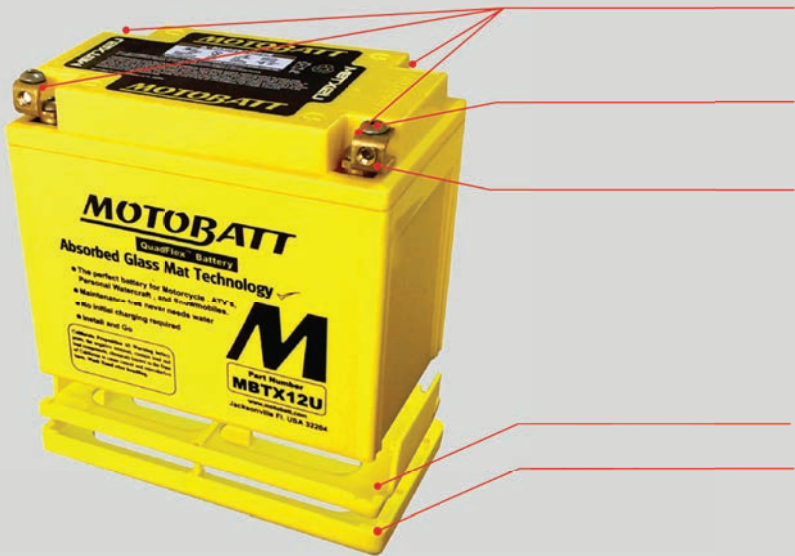

High starting loads are required in powersports, Motobatt and Kage provide a very balanced approach to properly power your machines. Motobatt produce a premium Absorbed Glass Mat battery. Each plate in the battery is wrapped in a fibrous glass matting which not only absorbs all liquid electrolyte but keeps the plates separated in a cushioned environment. This design protects against the high vibration your battery will encounter. Our batteries also feature thick heavy plates which add to their resistance against hard conditions.