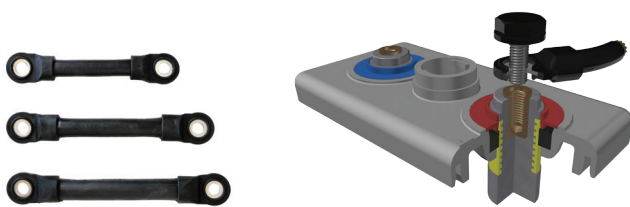

* Includes installed connectors and shrouds

TECHNICAL DETAILS

Leads

M10 Bolt and Terminals